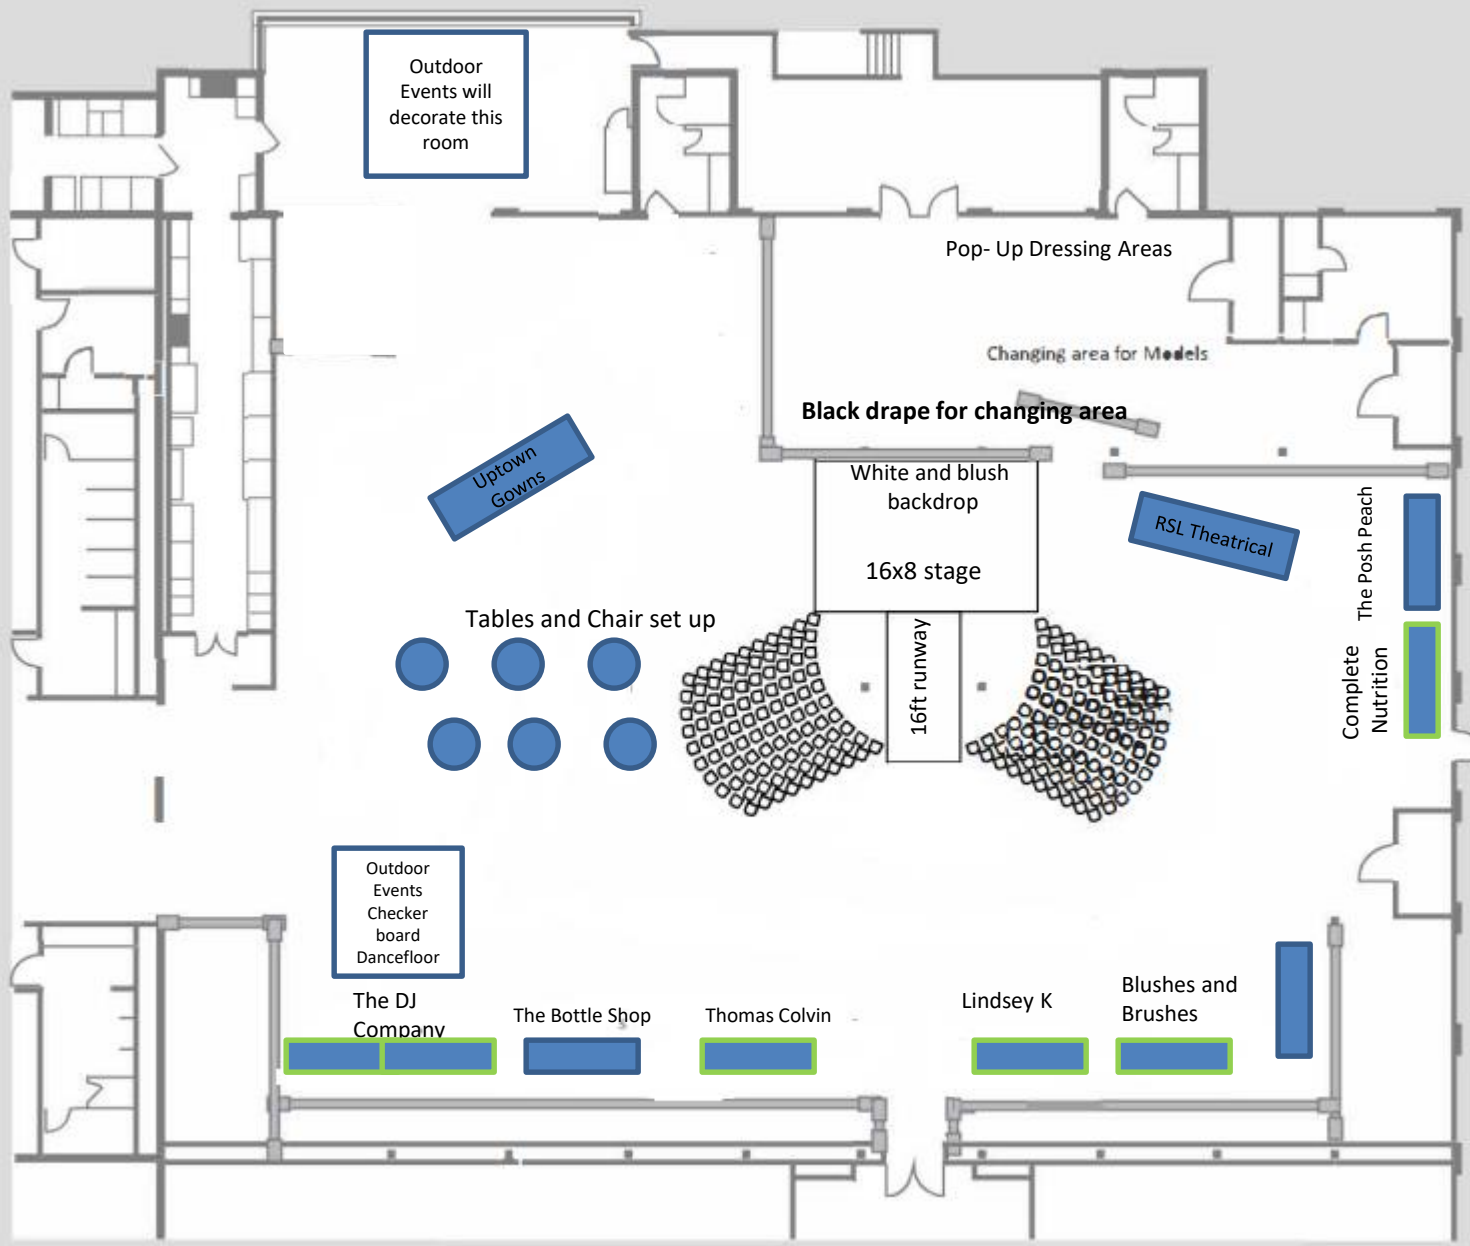

# RIVER CREST

■ 120v dedicated circuit

3 outlets: 1 dedicated 120v circuit

3 outlets: 1 dedicated 120v circuit

Entrance →

# RIVER VIEW

B. Anderson

Bent  
By Courtney

Dillard's

kanella

Men's  
Wearhouse

By Invitation

Fallen  
Photo

The Joy Co.

2  
4  
6

Travels by Donna

Jay Genes

Suite Face

Crafted Occasions

NCA Group

Bedroom Kandji

20  
24

34  
36

2 outlets:  
1 dedicated circuit

RPB2  
23

2 outlets:  
1 dedicated circuit

RPB2  
24

182'-8"